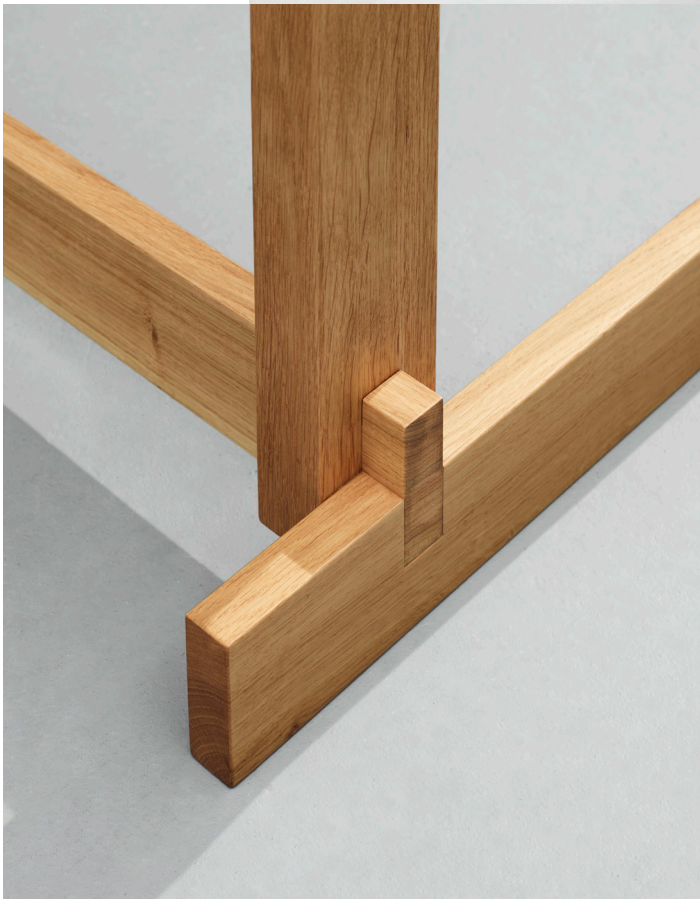

# Giacomo Moor 03.D

**Structure and legs in solid oak, transparent matt finished. Top in oak veneer, transparent matt finished.**

### Structure:

Natural oak

Open pore on oak (all RAL colors)