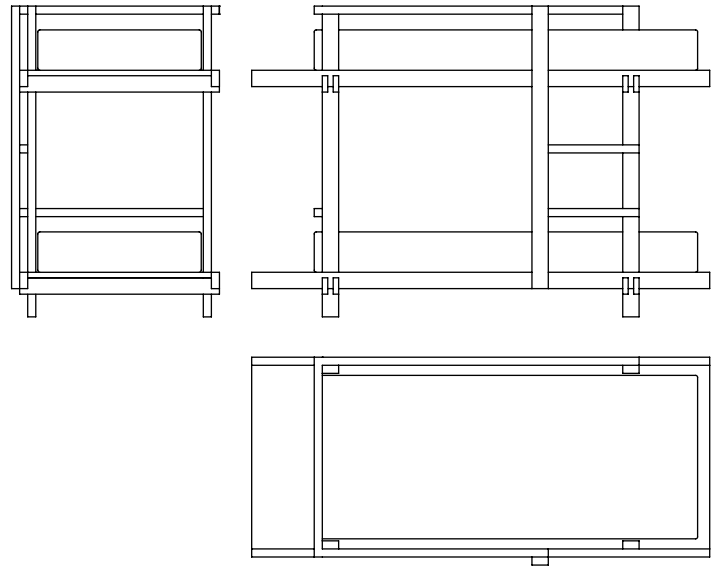

# GiacomoMoor 03.BB

Structure and legs in solid oak, transparent matt finished. Top in laminate in different colors.

## Technical Data

**L 2270 - P 990 - H 1540**