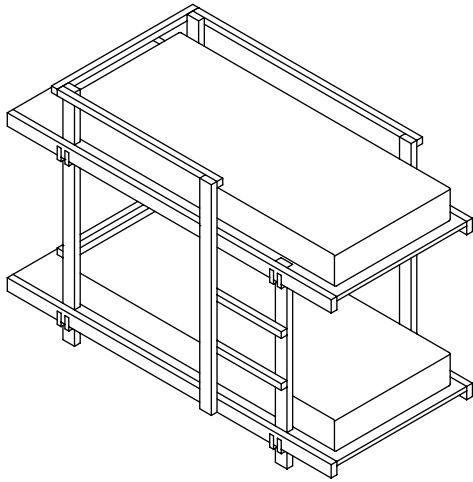

# GiacomoMoor 03.BB

Structure and legs in solid oak, transparent matt finished. Top in laminate in different colors.

## Technical Data

**L 2270 - P 990 - H 1540**