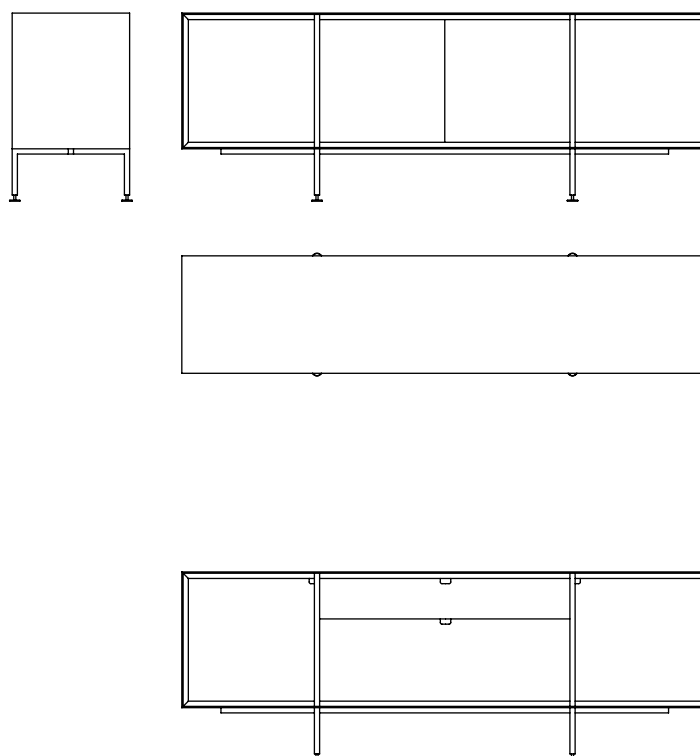

# GiacomoMoor 01.SB

**Chestnut wood structure with 45° degree construction, transparent matt finished. Powder coated iron tubular basement, squared section, Ral 9005 Jet black.**

### L custom - P 450 - H custom

- 1 Wood option    2 Glass option    3 H feet 200    4 Hinged door    5 Drawers