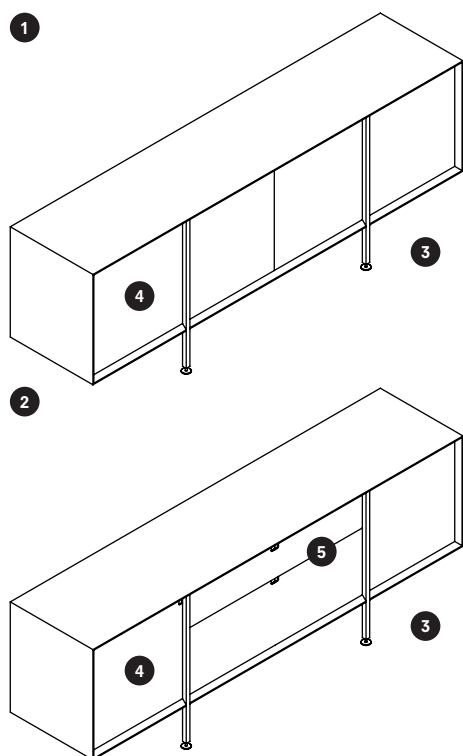

Technical Data

L custom - P 450 - H custom

1. 1 Wood option   2 Glass option   3 H feet 200   4 Hinged door   5 Drawers

Finishes

Wood:

Natural oak
Italian walnut
American walnut
Open pore on oak (all Ral colors)
Milled wood

MDF:

Lacquered (all Ral colors)

Iron:

Powder coated (all Ral colors)

Glass:

Back lacquered glass

Manufacturing

All our products are custom made following a short supply chain, between Milan and Brianza. Made from FSC™ certified woods and other controlled materials.

Maintenance

Wood: rub with a cloth moistened with water. Do not use alcohol or detergents.
Glass: rub with a cloth moistened with glass cleaning products.
Iron: rub with a cloth moistened with water. Do not use brushes.